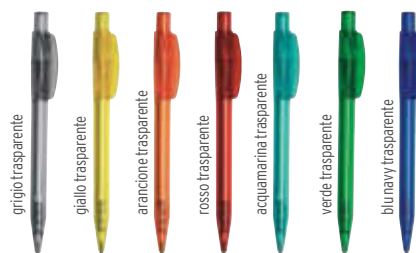

470

Sfera a scatto. Refill blu. Made in Italy. Ballpoint pen with push-up mechanism.

Plastica ABS cm. 3x0,8/A 50

100/€ 0,76 1000/€ 0,65 3000/€ 0,59 5000/€ 0,54