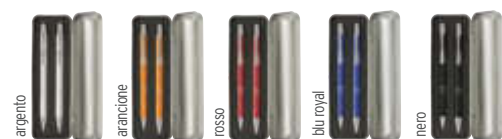

642

Paroure sfera a scatto e portamina. Refill blu. Set of push-up mechanism ballpoint pen and mechanical pencil.

☑ Alluminio ☑ cm. 16x5,5x2 ☑ P ☑ 50

100/€ 4,94 300/€ 4,24 500/€ 3,88 1000/€ 3,53