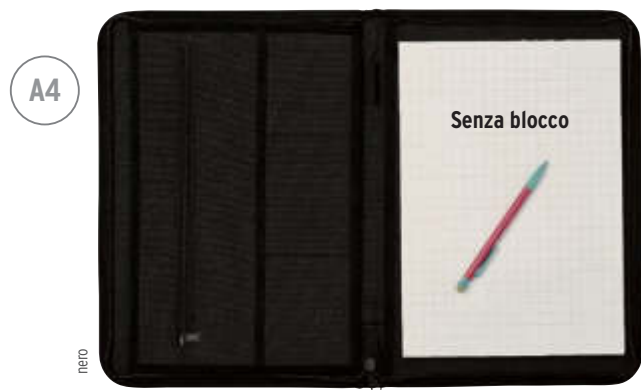

A4

4658

Portablocco A4 richiudibile con cerniera e 6 scomparti interni. Portfolio A4 with zip, with 6 internal compartments.

Rayon cm. 36x25x1,8 cm. 4,5x2,5/M 20

40/€ 15,32 200/€ 13,13 400/€ 12,03 1000/€ 10,94