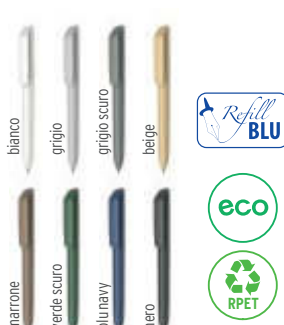

Scrivi green! Scopri le nostre penne eco-friendly.

Write green! Discover our eco-friendly pens.

754

Sfera a rotazione. Refill blu. Ballpoint pen with twist mechanism.

 Plastica riciclata  cm. 3x0,8/A  50

100/€ 1,72 1000/€ 1,48 3000/€ 1,35
5000/€ 1,23