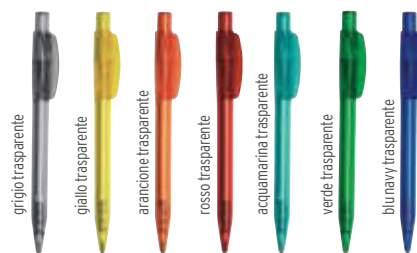

470

Sfera a scatto. Refill blu. Made in Italy. Ballpoint pen with push-up mechanism.

Plastica ABS cm. 3x0,8/A 50

100/€ 0,76 1000/€ 0,65 3000/€ 0,59 5000/€ 0,54